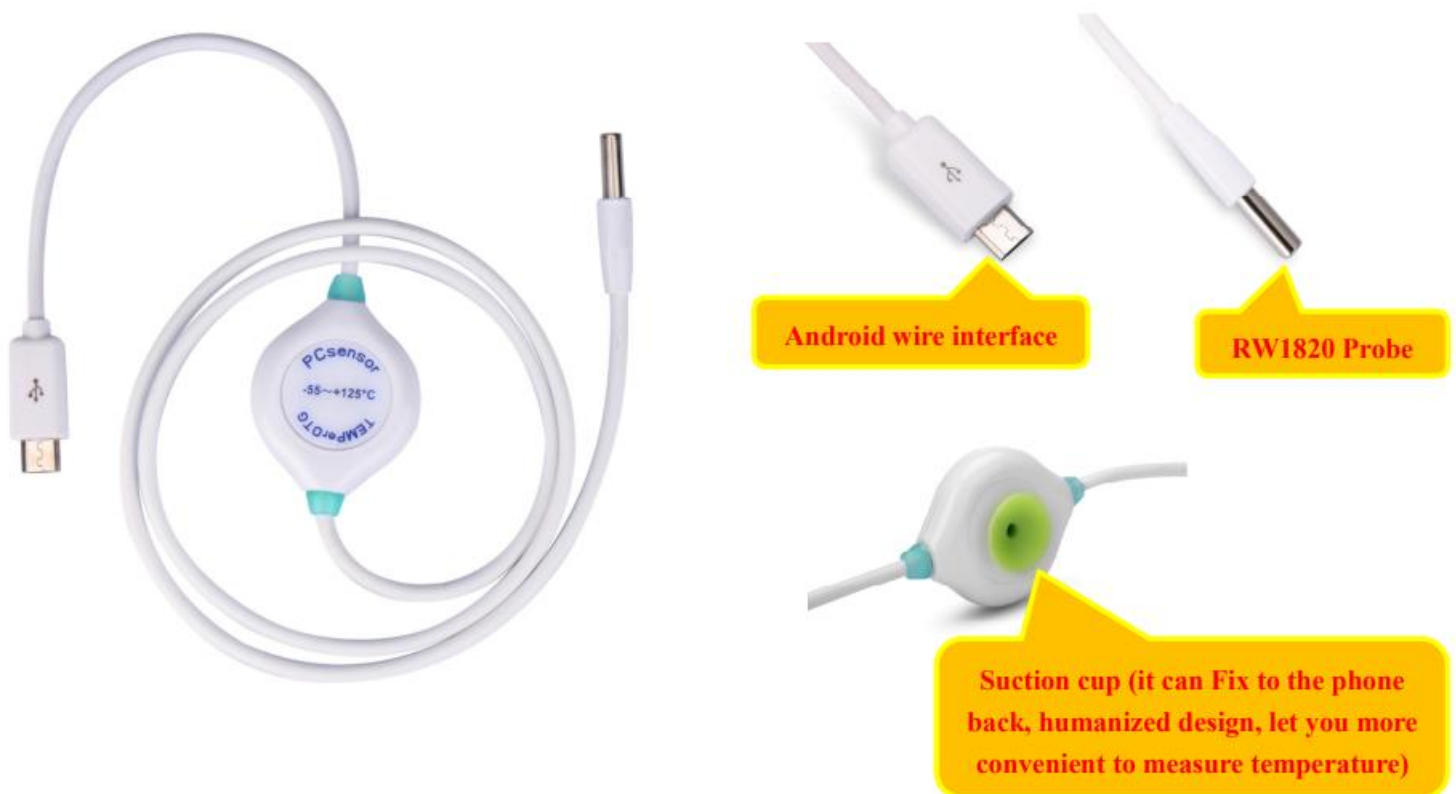

TEMPerOTG Product specification

1. Equipment introduction

TEMPerOTG is an android phone thermometer researched by RDing Tech company. Compatible with all android phones with USB OTG interface. For example: Xiaomi, Samsung, Huawei, ZTE, Lenovo. Temperature measurement anytime and anywhere.

2. Operating instructions

- a) Log in www.software.pcsensor.com to download the software.
- b) Plug the device into the phone USB Interface

3. Application fields

1) Body temperature measurement;
2) Ovulation temperature measurement
3) Environment temperature measurement;
4) Water temperature/ food temperature measurement;
5) The equipment temperature detection;
6) Tank temperature detection;
7) Bath temperature detection
8) Barbecue temperature detection;

4. Product photo