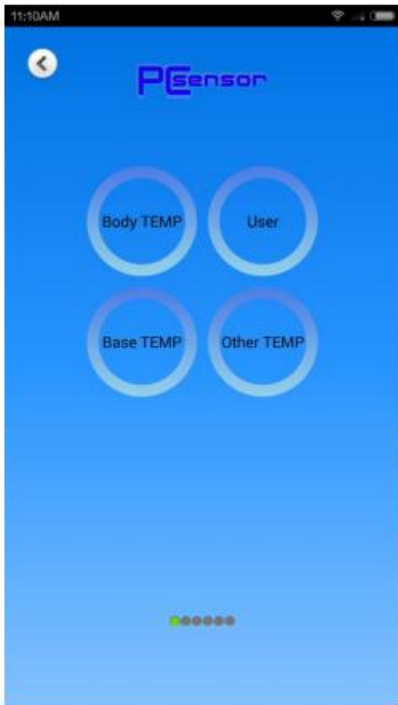

#### 4) Temperature alert mode:

A) Mailbox alert (As follow picture 10 & picture 11);

Picture 10

Picture 11

B) SMS alert (As follow picture 12) ;

Picture 12

### 6) Data storage

All temperature measurement data will be automatically stored according to user name in the phone; Store formats: log form (As follow picture 13 & picture 14 )

Picture 13

Picture 14

### 5) Help (As follow Picture 15~ Picture 18)

Picture 15

Picture 16

Picture 17

Picture 18