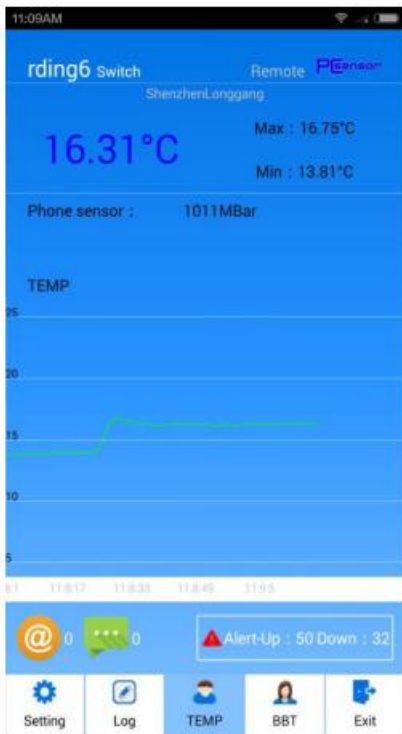

Picture 8

Picture 9

4) Temperature alert mode:

A) Mailbox alert (As follow picture 10 & picture 11);