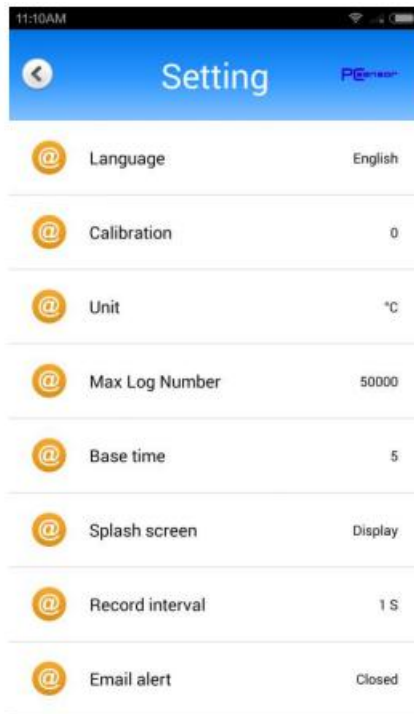

Picture 8

Picture 9

4) Temperature alert mode:

A) Mailbox alert (As follow picture 10 & picture 11);