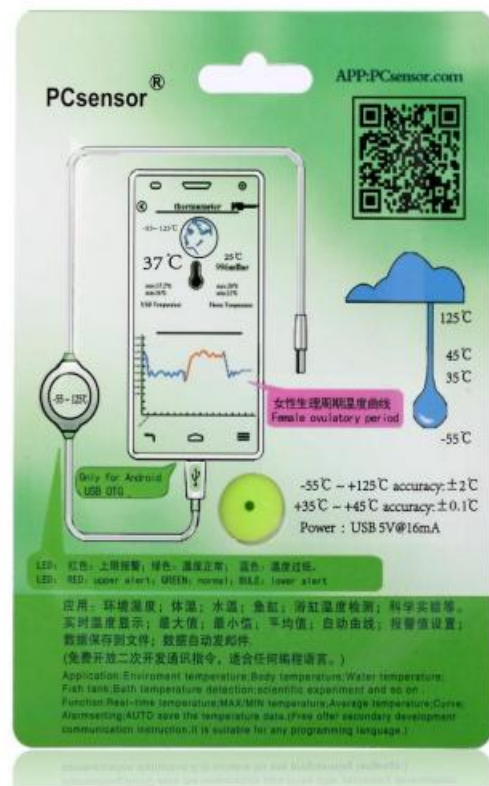

## 4. Product photo

Picture1 TEMPerOTG and Accessories

Picture2 TEMPerOTG Connect phone

Picture3 TEMPerOTG –Water temperature measurement

Picture 4 Packing front

Picture 5 Packing back

## 5. Electrical parameters:

- 1) Probe temperature range:  $-55 \sim +125 \text{ }^{\circ}\text{C}$ ; Body temperature range :  $+35 \sim +45 \text{ }^{\circ}\text{C}$
- 2) Accuracy:  $0.1^{\circ}\text{C}$  @  $30 \sim 45 \text{ }^{\circ}\text{C}$ , other  $\pm 2 \text{ }^{\circ}\text{C}$
- 3) Support micro OTG USB interfaces;
- 4) LED indication description:  
Red: Above the set temperature;  
Green: Temperature normal,  
Blue: Below the set temperature