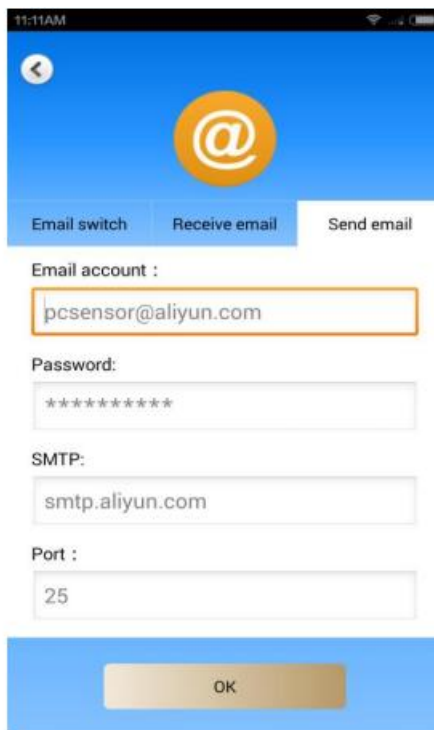

Picture 11

4) Temperature alert mode:

A) Mailbox alert (As follow picture 10 & picture 11);