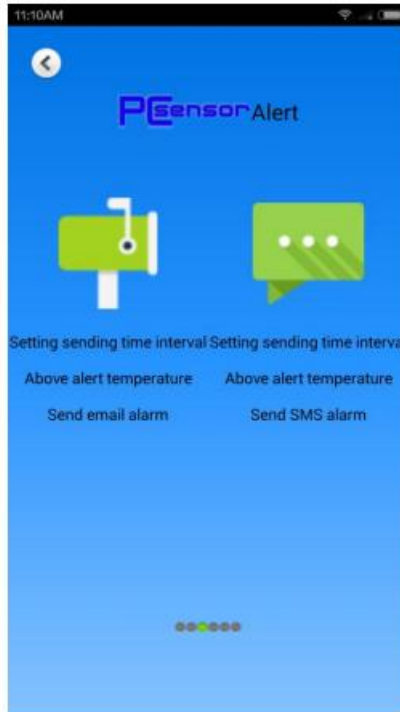

#### 4) Temperature alert mode:

A) Mailbox alert (As follow picture 10 & picture 11);

Picture 10

Picture 11

B) SMS alert (As follow picture 12) ;

Picture 12

### 6) Data storage

All temperature measurement data will be automatically stored according to user name in the phone; Store formats: log form (As follow picture 13 & picture 14 )

Picture 13

Picture 14

### 5) Help (As follow Picture 15~ Picture 18)

Picture 15

Picture 16

Picture 17

Picture 18