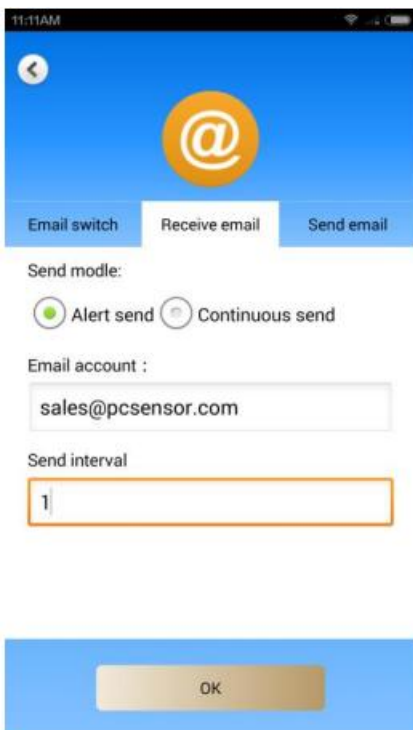

Picture 10

4) Temperature alert mode:

A) Mailbox alert (As follow picture 10 & picture 11);